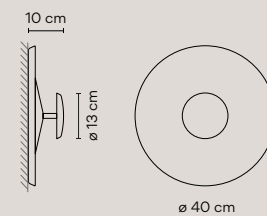

A modern reimagining of the timeless rosette motif, the Top ceiling and wall lights are distilled to its essence. A pair of simple circles creates a focal point of LED-powered light overhead that recalls a bullseye pulsing with a soft glow. Its small, illuminated sphere reflects light back towards the larger one, generating a halo effect of even, indirect light and a soothing ambiance. The ceiling and wall lights are crafted of aluminum and available in mini, small, medium, and large sizes, the latter fitted with a glass diffuser that emits general, direct light.

- 10 White (NCS S 0300-N)
- 36 Soft Pink (NCS S 1010-Y50R)
- 40 Blue L1 (NCS S 3010-B)
- 47 Green L1 (NCS S 4005-G80Y)

Body: Aluminum.

Ref. 1170.

Diffuser: Triplex Opal Glass.

LED 2700 K. CRI>90

Ref. 1155

Dimming: 1-10V, Push.

Ref. 1160, 1170

Dimming: 1-10V, DALI, Push.

Personalization options available

1. LED 4000 K
   - Ref. 1155, 1160, 1170. Dimming: Casambi
2. Request more information.

1170

1160

1155

1154

GET THE CATALOGUE AT HOME