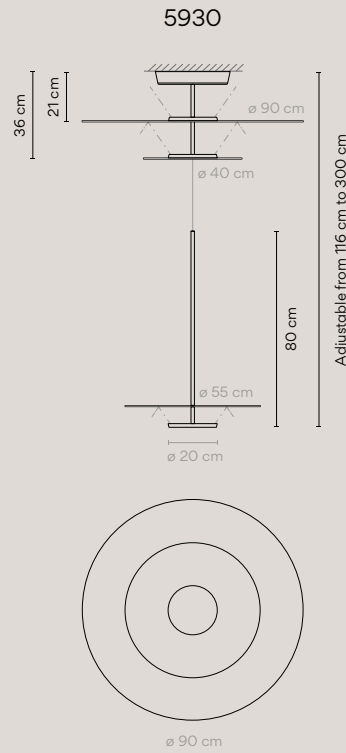

The collection features flat metal plates positioned at different heights. They reflect light from their surface, casting an enveloping, wraparound glow that appears illuminated from within. Suspended by a cable from the ceiling, the pendants are at once delicate and graphic, seeming to float overhead. A large, commercial size pendant with an arm to adjust the height is also available. The small disc reflects light back at the larger disc, creating a pocket of soft, pooled indirect light.

- 13 Grey L1 (NCS S 1000-N)
- 37 Terra Red (NCS S 4040-Y70R)
- 47 Green L1 (NCS S 4005-G80Y)

Shade: Aliminum.
Diffuser: Polycarbonate.
Structures: Steel.
Canopy: Aluminum.

LED 2700 K. CRI>90
Dimming: DALI, 1-10V, Push.

Personalization options available
- LED 4000 K
- Extra cable length
Ref. 5930.
- Dimming: Casambi
Request more information.

Upper side of the disc available in:
Grey L1, Terra Red y Green L1.