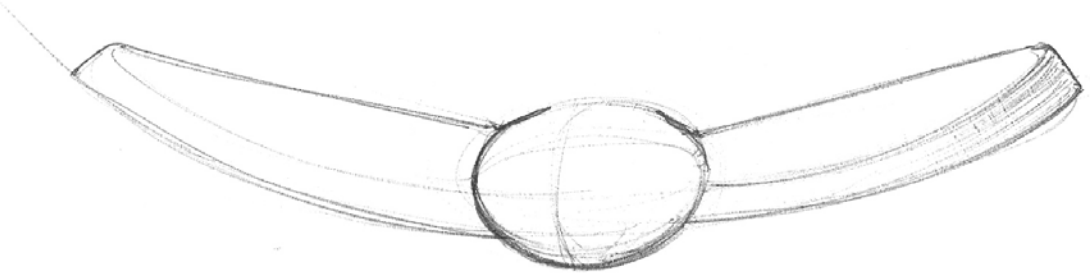

GET THE CATALOGUE AT HOME

GET THE CATALOGUE AT HOME

A modern reimagining of the timeless rosette motif, the Top ceiling and wall lights are distilled to its essence. A pair of simple circles creates a focal point of LED-powered light overhead that recalls a bullseye pulsing with a soft glow. Its small, illuminated sphere reflects light back towards the larger one, generating a halo effect of even, indirect light and a soothing ambiance. The ceiling and wall lights are crafted of aluminum and available in mini, small, medium, and large sizes, the latter fitted with a glass diffuser that emits general, direct light.