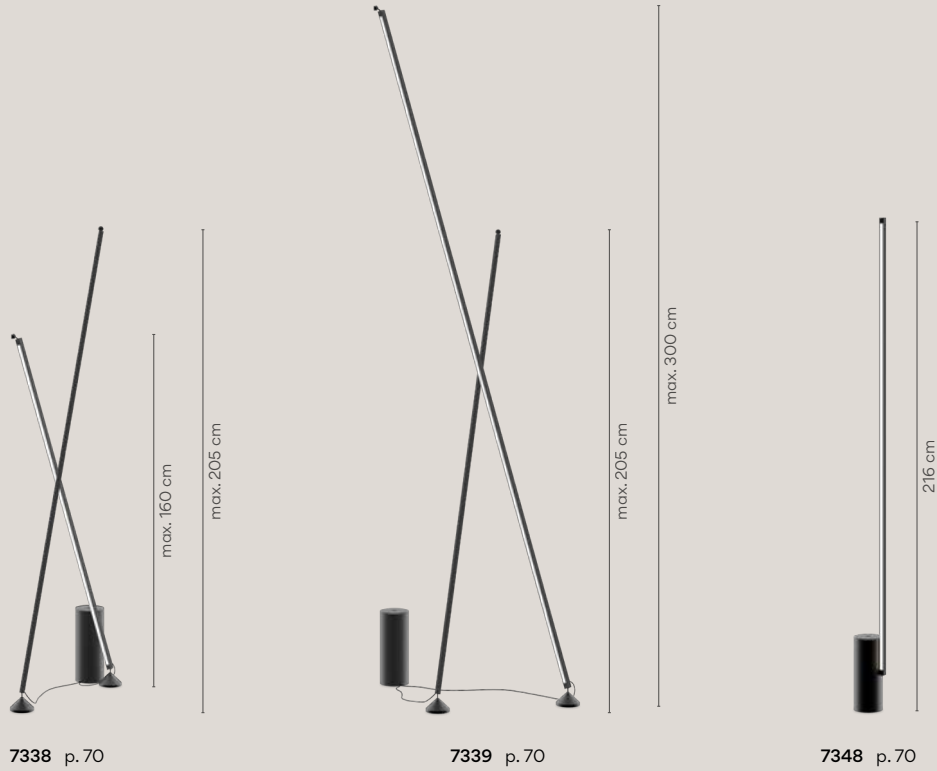

Stand-alone

Floor

7338
 1 x LED STRIP 26,4 W 24V.
 1 x LED STRIP 35,2 W 24V.
 /15 2700 K. CRI >90. 7606 lm. 123 lm/W.
 /45 4000 K. CRI >90. 8309 lm. 134 lm/W.
 Driver Constant Voltage 24V. 200-240V. 50/60Hz
 Dimming: Push.
Personalization options available
 - LED 3000 K.
 Request more information.