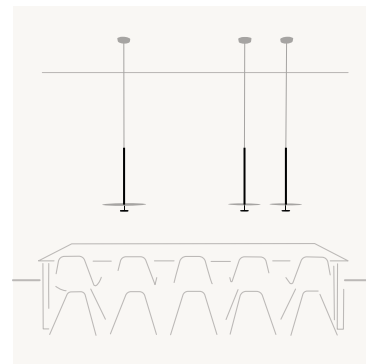

5955

5957

FLAT

GET THE CATALOGUE AT HOME

5935 with remote driver - trimless

The collection features flat metal plates positioned at different heights. They reflect light from their surface, casting an enveloping, wraparound glow that appears illuminated from within. Suspended by a cable from the ceiling, the pendants are at once delicate and graphic, seeming to float overhead. A large, commercial size pendant with an arm to adjust the height is also available. The small disc reflects light back at the larger disc, creating a pocket of soft, pooled indirect light.