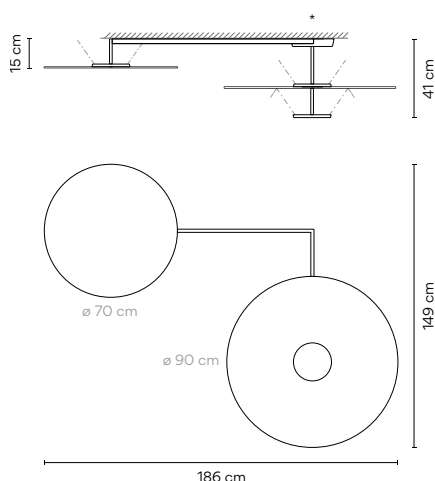

The LED-powered collection is composed of flat metal plates positioned at different heights. The plate surfaces reflect light, casting an enveloping, wraparound glow that appears illuminated from within. At once delicate and graphic, the ceiling light seems to float overhead. It comes in small or large sizes with a single or double disc. The single-disc style reflects indirect light up towards the ceiling, while the double disc's smaller, complementary plate captures and reflects light back at the larger disc, creating a pocket of soft, pooled indirect light. A triple-disc version is available for commercial use.

Ref. 5905, 5922.

10 White (NCS S 0300-N)

71 White, Green L1, Grey L1
(NCS S 0300-N, NCS S 4005-G80Y,
NCS S 1000-N)

Ref. 5910, Ref. 5924.

10 White (NCS S 0300-N)

72 White, Green L1
(NCS S 0300-N, NCS S 4005-G80Y)

73 White, Grey L1
(NCS S 0300-N, NCS S 1000-N)

Ref. 5926, 5915.

10 White (NCS S 0300-N)

Ref. 5920.

10 White (NCS S 0300-N)

13 Grey L1 (NCS S 1000-N)

47 Green L1 (NCS S 4005-G80Y)

Shade: Aliminum.
Diffuser: Polycarbonate.
Structures: Steel.
Canopy: Aluminum.

LED 2700 K. CRI>90
Dimming: DALI, 1-10V, Push.

* Electrical connection point.

Personalization options available

- LED 4000 K

Ref. 5922, 5924.

- Dimming: Casambi

Request more information.

5924