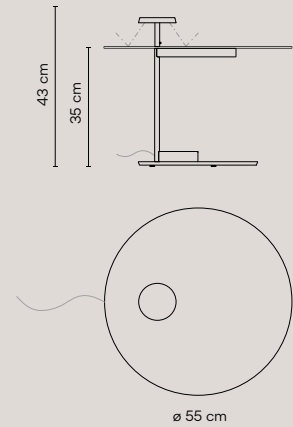

5950

Personalization options available
- LED 4000 K
Request more information.