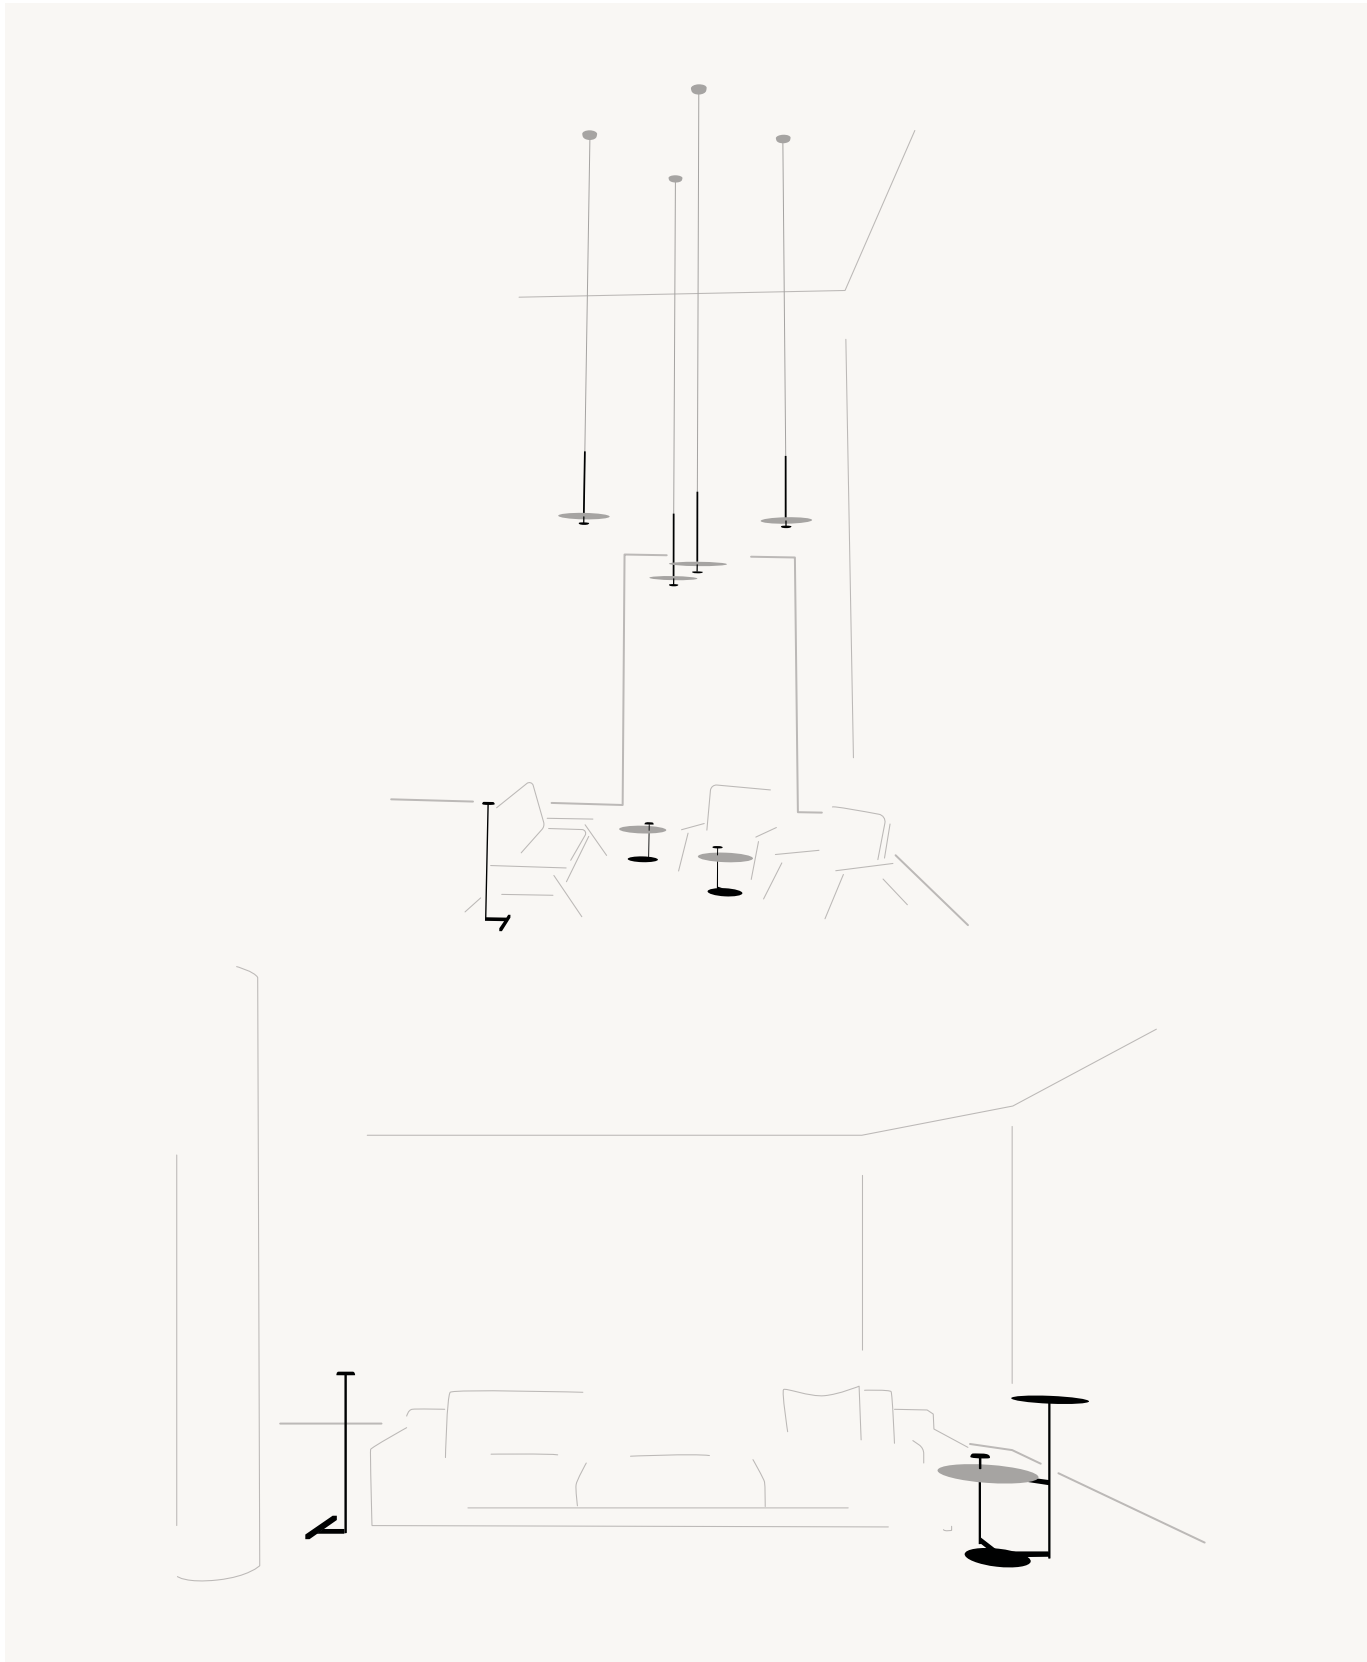

GET THE CATALOGUE AT HOME

Ref. 5945
One general on/off and dimming
switch for both discs.

FLOOR

15

GET THE CATALOGUE AT HOME

The LED-powered collection features flat metal plates reflecting light off their surface, casting an enveloping, wraparound glow that appears illuminated from within. The floor lamp comes in small and large sizes, with a single or double plate - either a compact disc or a shelf-like plate that doubles as furniture. When deployed in pairs, the smaller, complementary disc captures and reflects light back at the larger plate, creating pockets of soft, pooled indirect light that illuminate both the space and the surface itself.