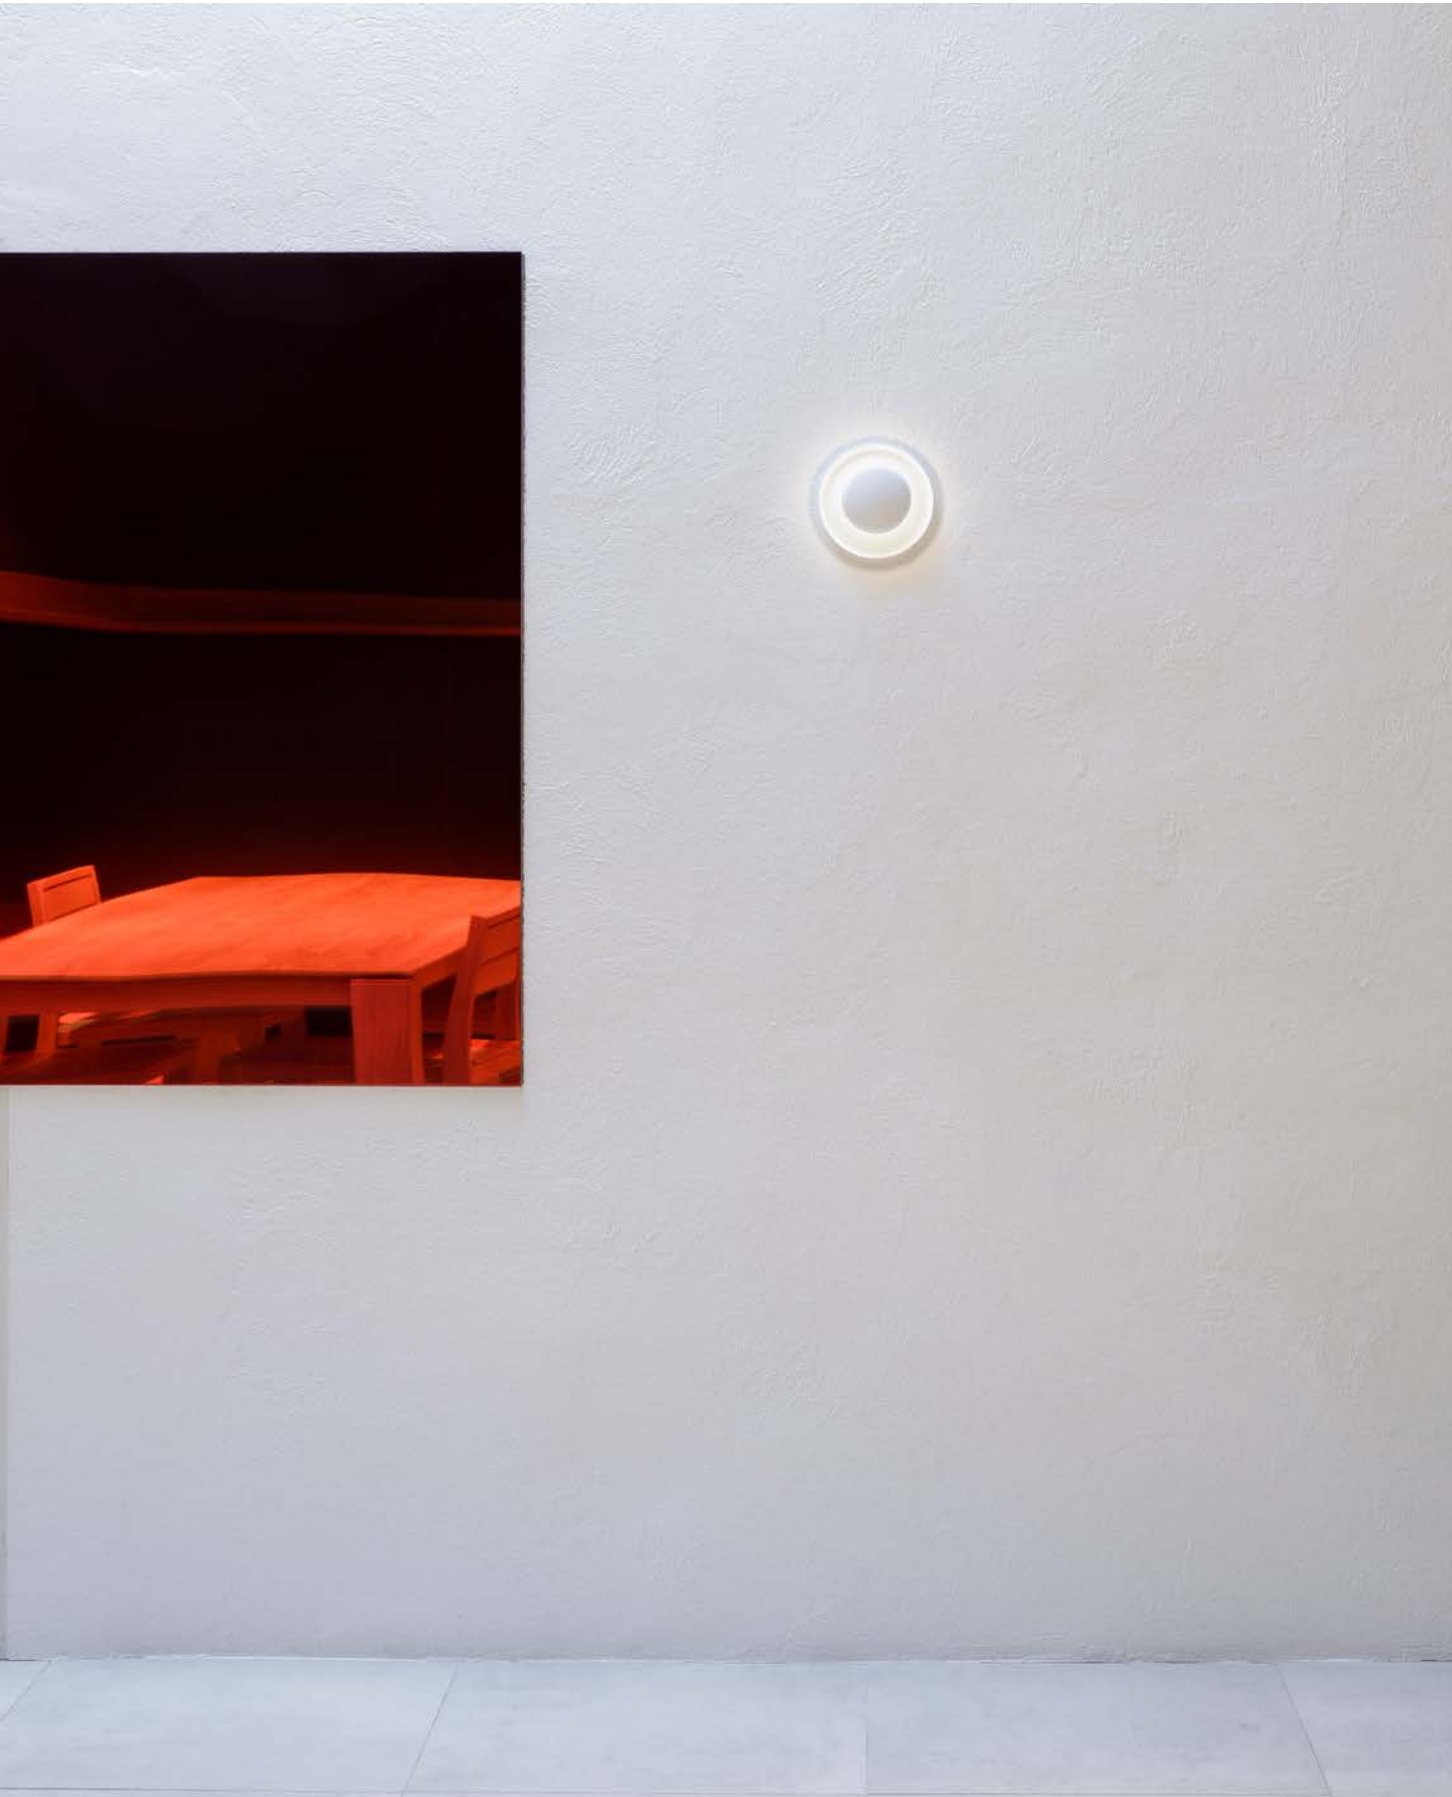

LED 2700 K. CRI>90
Dimming: Push.

Personalization options available
- LED 4000 K
Request more information.

5965

5970

GET THE CATALOGUE AT HOME

The LED-powered collection is composed of flat metal plates positioned at different heights. The plate surfaces reflect light, casting an enveloping, wraparound glow that appears illuminated from within. At once delicate and graphic, the ceiling light seems to float overhead. It comes in small or large sizes with a single or double disc. The single-disc style reflects indirect light up towards the ceiling, while the double disc's smaller, complementary plate captures and reflects light back at the larger disc, creating a pocket of soft, pooled indirect light. A triple-disc version is available for commercial use.

GET THE CATALOGUE AT HOME

GET THE CATALOGUE AT HOME

A modern reimagining of the timeless rosette motif, the Top ceiling and wall lights are distilled to its essence. A pair of simple circles creates a focal point of LED-powered light overhead that recalls a bullseye pulsing with a soft glow. Its small, illuminated sphere reflects light back towards the larger one, generating a halo effect of even, indirect light and a soothing ambiance. The ceiling and wall lights are crafted of aluminum and available in mini, small, medium, and large sizes, the latter fitted with a glass diffuser that emits general, direct light.