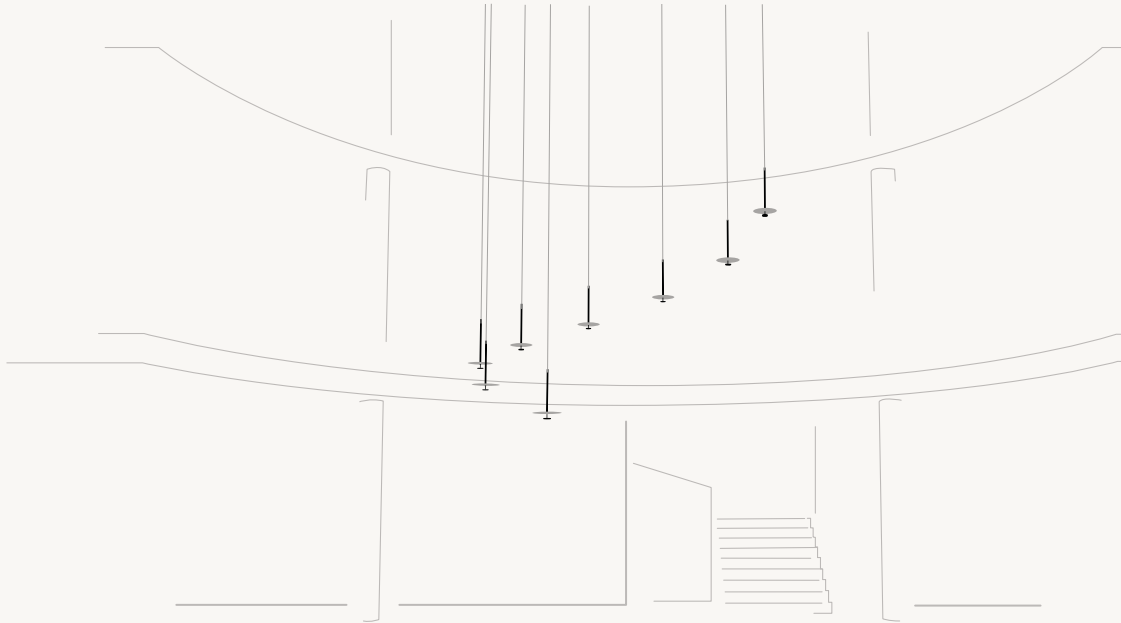

5955

5957

FLAT

GET THE CATALOGUE AT HOME

5935 with remote driver - trimless

The collection features flat metal plates positioned at different heights. They reflect light from their surface, casting an enveloping, wraparound glow that appears illuminated from within. Suspended by a cable from the ceiling, the pendants are at once delicate and graphic, seeming to float overhead. A large, commercial size pendant with an arm to adjust the height is also available. The small disc reflects light back at the larger disc, creating a pocket of soft, pooled indirect light.