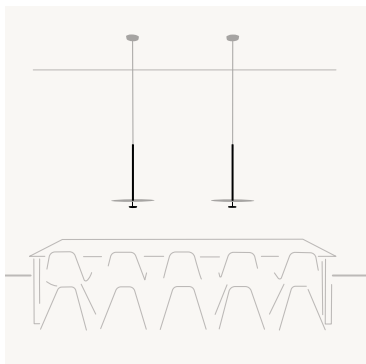

GET THE CATALOGUE AT HOME

Ref. 5945
One general on/off and dimming
switch for both discs.

FLOOR

15

GET THE CATALOGUE AT HOME

The LED-powered collection features flat metal plates reflecting light off their surface, casting an enveloping, wraparound glow that appears illuminated from within. The floor lamp comes in small and large sizes, with a single or double plate - either a compact disc or a shelf-like plate that doubles as furniture. When deployed in pairs, the smaller, complementary disc captures and reflects light back at the larger plate, creating pockets of soft, pooled indirect light that illuminate both the space and the surface itself.

5955

5957

FLAT

GET THE CATALOGUE AT HOME

5935 with remote driver - trimless

The collection features flat metal plates positioned at different heights. They reflect light from their surface, casting an enveloping, wraparound glow that appears illuminated from within. Suspended by a cable from the ceiling, the pendants are at once delicate and graphic, seeming to float overhead. A large, commercial size pendant with an arm to adjust the height is also available. The small disc reflects light back at the larger disc, creating a pocket of soft, pooled indirect light.