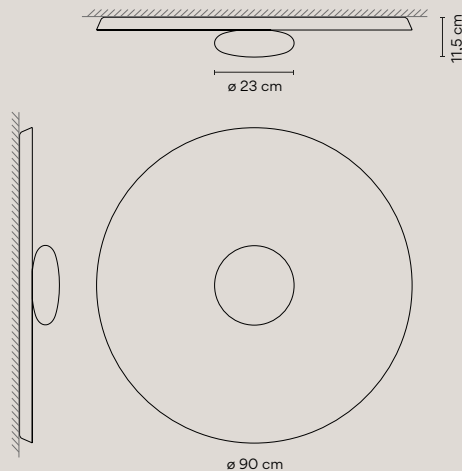

A modern reimagining of the timeless rosette motif, the Top ceiling and wall lights are distilled to its essence. A pair of simple circles creates a focal point of LED-powered light overhead that recalls a bullseye pulsing with a soft glow. Its small, illuminated sphere reflects light back towards the larger one, generating a halo effect of even, indirect light and a soothing ambiance. The ceiling and wall lights are crafted of aluminum and available in mini, small, medium, and large sizes, the latter fitted with a glass diffuser that emits general, direct light.

- 10 White (NCS S 0300-N)
- 36 Soft Pink (NCS S 1010-Y50R)
- 40 Blue L1 (NCS S 3010-B)
- 47 Green L1 (NCS S 4005-G80Y)

Body: Aluminum.

Ref. 1170.

Diffuser: Triplex Opal Glass.

LED 2700 K. CRI>90

Ref. 1155

Dimming: 1-10V, Push.

Ref. 1160, 1170

Dimming: 1-10V, DALI, Push.

Personalization options available

1. LED 4000 K
   - Ref. 1155, 1160, 1170. Dimming: Casambi
2. Request more information.

1170