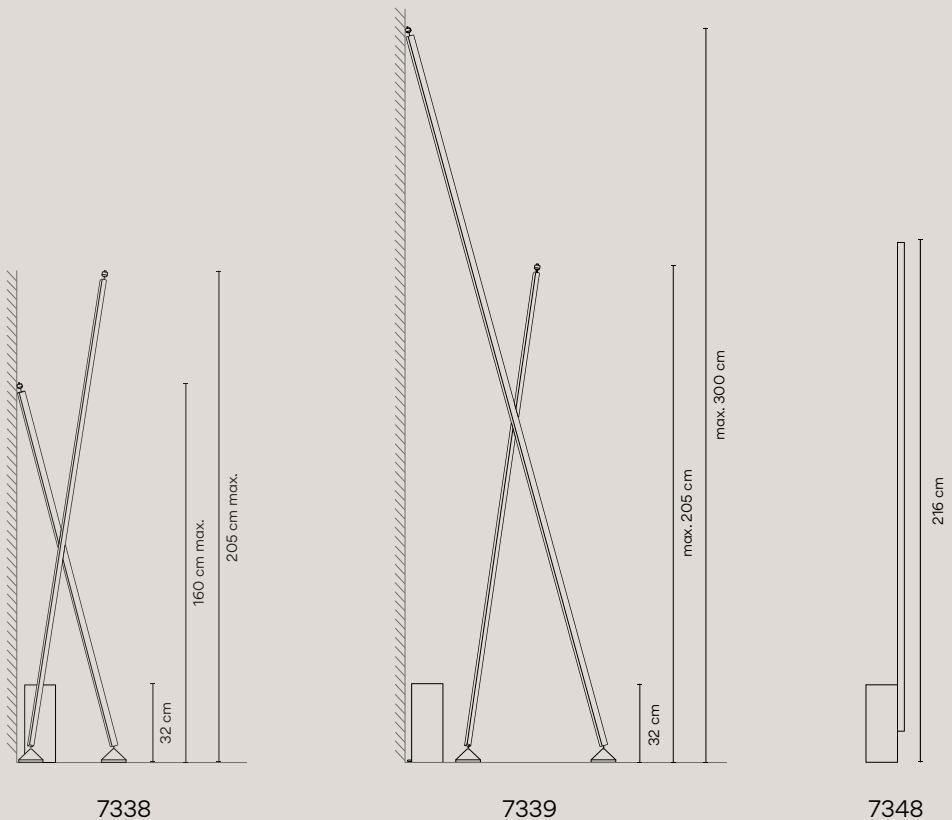

One solution for every space

You can create your own layout adding connectable sticks or stand-alone model to your composition.

● 11 Black (NCS S 8500-N)

Sticks: Aluminum.

Diffuser: Polycarbonate.

LED 2700 K / 4000 K. CRI>90

Dimming:

Floor base & plug: Push.

Surface canopy,

Built-in, Remote driver: 1-10V.

Ref. 7338, 7339 and 7348

Dimming: Push.

Personalization options available

- Configuration layout at vibia.com

- LED 3000 K

- Dimming: DALI, Casambi.

Surface canopy, Built-in, Remote driver.

- Extra cable length: Pendant sticks

Request more information.

Stand-alone
Floor