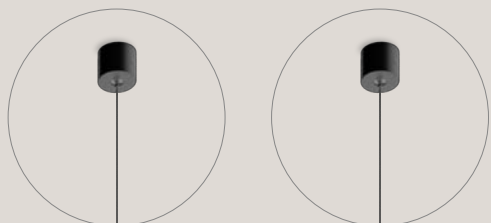

Pendant-Pendant