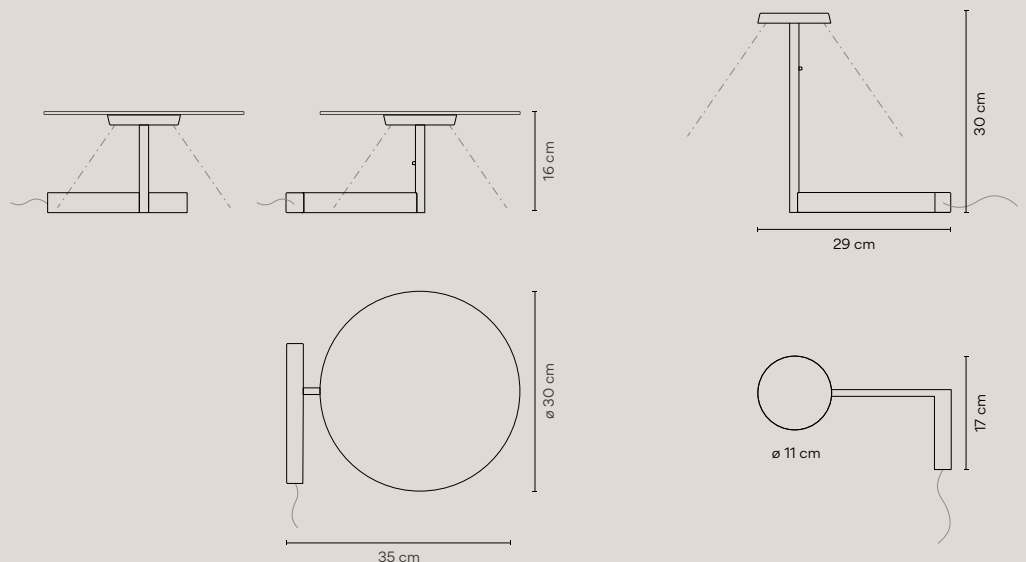

LED 2700 K. CRI>90
Dimming: Push.

Personalization options available
- LED 4000 K
Request more information.

5965

5970

GET THE CATALOGUE AT HOME

The LED-powered collection is composed of flat metal plates positioned at different heights. The plate surfaces reflect light, casting an enveloping, wraparound glow that appears illuminated from within. At once delicate and graphic, the ceiling light seems to float overhead. It comes in small or large sizes with a single or double disc. The single-disc style reflects indirect light up towards the ceiling, while the double disc's smaller, complementary plate captures and reflects light back at the larger disc, creating a pocket of soft, pooled indirect light. A triple-disc version is available for commercial use.