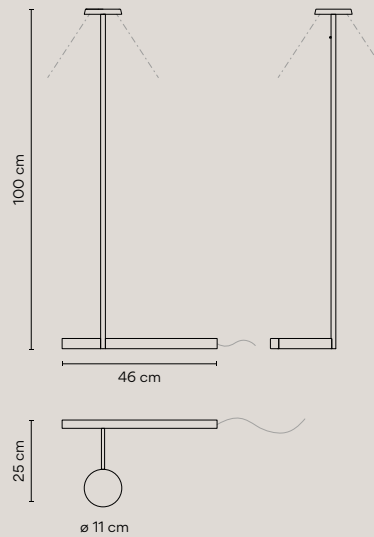

The LED-powered collection features flat metal plates reflecting light off their surface, casting an enveloping, wraparound glow that appears illuminated from within. The floor lamp comes in small and large sizes, with a single or double plate - either a compact disc or a shelf-like plate that doubles as furniture. When deployed in pairs, the smaller, complementary disc captures and reflects light back at the larger plate, creating pockets of soft, pooled indirect light that illuminate both the space and the surface itself.

Ref. 5945, 5957.

- 13 Grey L1 (NCS S 1000-N)
- 47 Green L1 (NCS S 4005-G80Y)

Ref. 5950.

- 10 White (NCS S 0300-N)

Ref. 5955.

- 11 Black (NCS S 8500-N)
- 37 Terra Red (NCS S 4040-Y70R)
- 47 Green L1 (NCS S 4005-G80Y)

Shade: Aluminum.
Diffuser: Polycarbonate.
Structures: Steel.

LED 2700 K. CRI>90
Dimming: Push.

Ref. 5945
One general on/off and dimming switch for both discs.

Personalization options available
- LED 4000 K
Request more information.