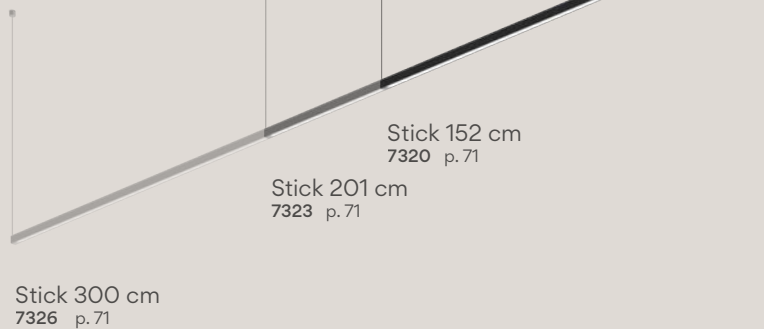

Pendant-Pendant