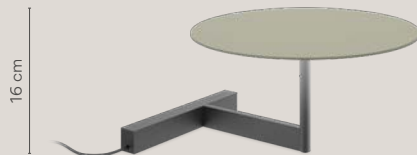

Table

5965 p. 33