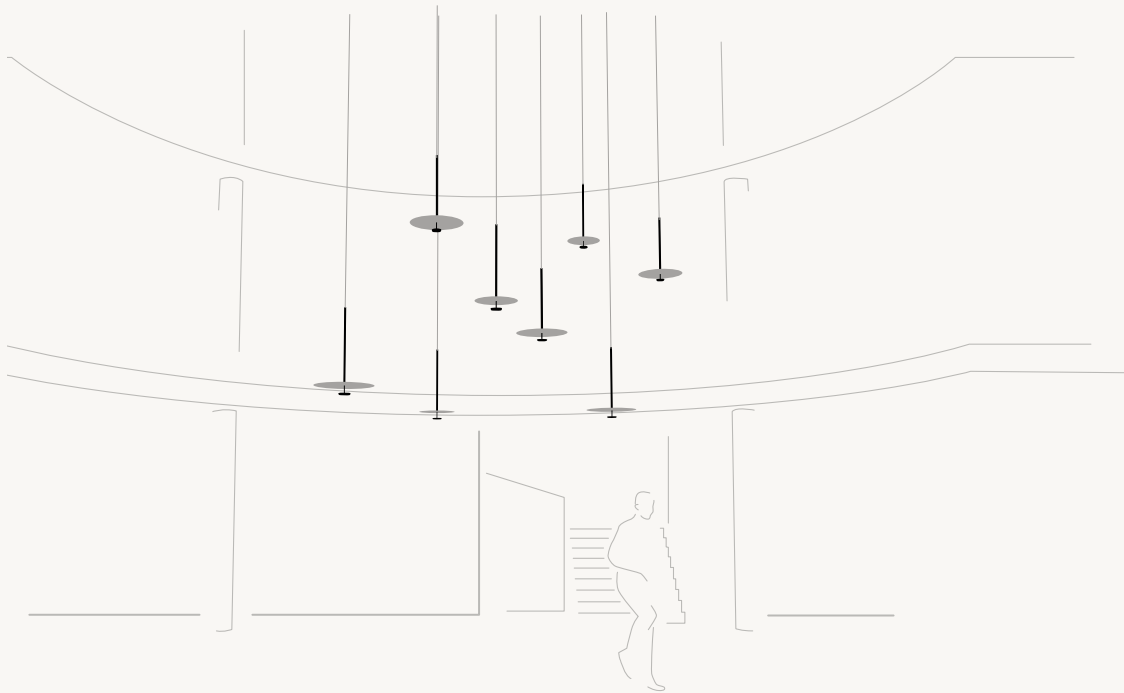

5955

5957

FLAT

GET THE CATALOGUE AT HOME

5935 with remote driver - trimless

The collection features flat metal plates positioned at different heights. They reflect light from their surface, casting an enveloping, wraparound glow that appears illuminated from within. Suspended by a cable from the ceiling, the pendants are at once delicate and graphic, seeming to float overhead. A large, commercial size pendant with an arm to adjust the height is also available. The small disc reflects light back at the larger disc, creating a pocket of soft, pooled indirect light.