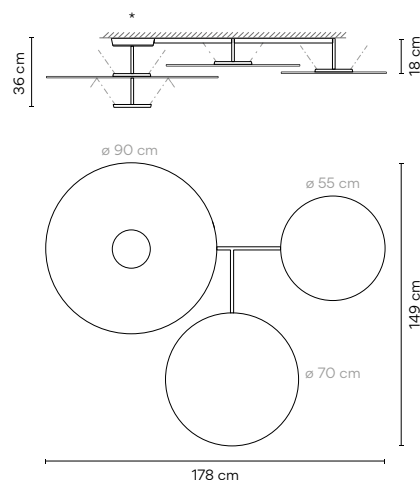

The LED-powered collection is composed of flat metal plates positioned at different heights. The plate surfaces reflect light, casting an enveloping, wraparound glow that appears illuminated from within. At once delicate and graphic, the ceiling light seems to float overhead. It comes in small or large sizes with a single or double disc. The single-disc style reflects indirect light up towards the ceiling, while the double disc's smaller, complementary plate captures and reflects light back at the larger disc, creating a pocket of soft, pooled indirect light. A triple-disc version is available for commercial use.

Ref. 5905, 5922.

10 White (NCS S 0300-N)

71 White, Green L1, Grey L1
(NCS S 0300-N, NCS S 4005-G80Y,
NCS S 1000-N)

Ref. 5910, Ref. 5924.

10 White (NCS S 0300-N)

72 White, Green L1
(NCS S 0300-N, NCS S 4005-G80Y)

73 White, Grey L1
(NCS S 0300-N, NCS S 1000-N)

Ref. 5926, 5915.

10 White (NCS S 0300-N)

Ref. 5920.

10 White (NCS S 0300-N)

13 Grey L1 (NCS S 1000-N)

47 Green L1 (NCS S 4005-G80Y)

Shade: Aliminum.
Diffuser: Polycarbonate.
Structures: Steel.
Canopy: Aluminum.

LED 2700 K. CRI>90
Dimming: DALI, 1-10V, Push.

* Electrical connection point.

Personalization options available

- LED 4000 K

Ref. 5922, 5924.

- Dimming: Casambi

Request more information.

5922