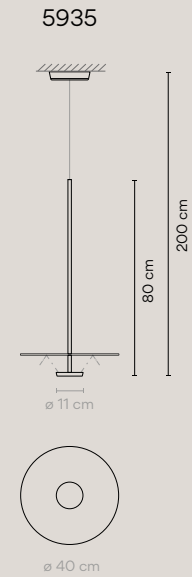

The collection features flat metal plates positioned at different heights. They reflect light from their surface, casting an enveloping, wraparound glow that appears illuminated from within. Suspended by a cable from the ceiling, the pendants are at once delicate and graphic, seeming to float overhead. A large, commercial size pendant with an arm to adjust the height is also available. The small disc reflects light back at the larger disc, creating a pocket of soft, pooled indirect light.

- 13 Grey L1 (NCS S 1000-N)
- 37 Terra Red (NCS S 4040-Y70R)
- 47 Green L1 (NCS S 4005-G80Y)

Shade: Aliminum.
Diffuser: Polycarbonate.
Structures: Steel.
Canopy: Aluminum.

LED 2700 K. CRI>90
Dimming: DALI, 1-10V, Push.

Personalization options available
- LED 4000 K
- Extra cable length
Ref. 5930.
- Dimming: Casambi
Request more information.

Upper side of the disc available in:
Grey L1, Terra Red y Green L1.