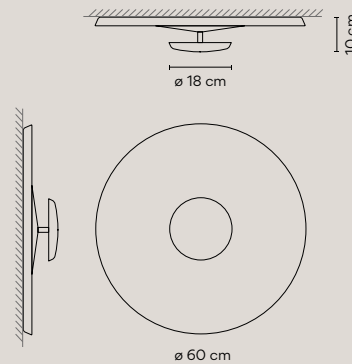

A modern reimagining of the timeless rosette motif, the Top ceiling and wall lights are distilled to its essence. A pair of simple circles creates a focal point of LED-powered light overhead that recalls a bullseye pulsing with a soft glow. Its small, illuminated sphere reflects light back towards the larger one, generating a halo effect of even, indirect light and a soothing ambiance. The ceiling and wall lights are crafted of aluminum and available in mini, small, medium, and large sizes, the latter fitted with a glass diffuser that emits general, direct light.

- 10 White (NCS S 0300-N)
- 36 Soft Pink (NCS S 1010-Y50R)
- 40 Blue L1 (NCS S 3010-B)
- 47 Green L1 (NCS S 4005-G80Y)

Body: Aluminum.

Ref. 1170.

Diffuser: Triplex Opal Glass.

LED 2700 K. CRI>90

Ref. 1155

Dimming: 1-10V, Push.

Ref. 1160, 1170

Dimming: 1-10V, DALI, Push.

Personalization options available

1. LED 4000 K
   - Ref. 1155, 1160, 1170. Dimming: Casambi
2. Request more information.

1170

1160

1155

1154

GET THE CATALOGUE AT HOME