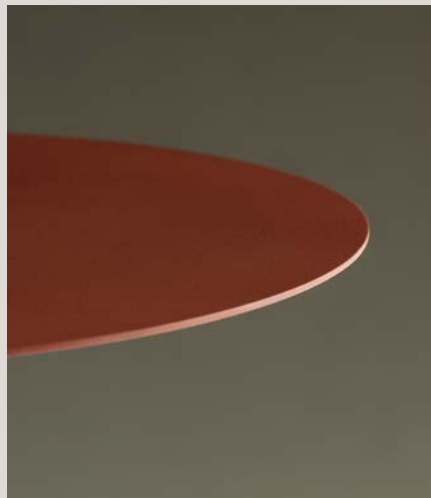

The collection features flat metal plates positioned at different heights. They reflect light from their surface, casting an enveloping, wraparound glow that appears illuminated from within. Suspended by a cable from the ceiling, the pendants are at once delicate and graphic, seeming to float overhead. A large, commercial size pendant with an arm to adjust the height is also available. The small disc reflects light back at the larger disc, creating a pocket of soft, pooled indirect light.

- 13 Grey L1 (NCS S 1000-N)
- 37 Terra Red (NCS S 4040-Y70R)
- 47 Green L1 (NCS S 4005-G80Y)

Shade: Aliminum.
Diffuser: Polycarbonate.
Structures: Steel.
Canopy: Aluminum.

LED 2700 K. CRI>90
Dimming: DALI, 1-10V, Push.

Personalization options available
- LED 4000 K
- Extra cable length
Ref. 5930.
- Dimming: Casambi
Request more information.

Upper side of the disc available in:
Grey L1, Terra Red y Green L1.