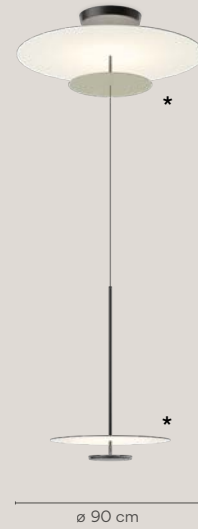

5930 p. 29

5930
3 x LED PLATE 25 W 700mA.
LED 2700 K. CRI >90. 10440 lm. 139,20 lm/W.
Driver Constant Current 700 mA. 110-240V. 50/60Hz.
Dimming: DALI, 1-10V, Push.

Personalization options available

1. LED 4000 K.
   - Dimming: Casambi.
   - Extra cable length.
2. Request more information.

Shade: Aliminum.
Diffuser: Polycarbonate.
Structures: Steel.
Cnopy: Aluminum.
Net Weight 21,16 Kg.

- 5930 13 /1A Grey L1 (NCS S 1000-N)
- 5930 37 /1A Terra Red (NCS S 4040-Y70R)
- 5930 47 /1A Green L1 (NCS S 4005-G80Y)

5935
1 x LED PLATE 13,5 W 700 mA.
LED 2700 K. CRI >90. 1740 lm. 128,88 lm/W.
Driver Constant current 700 mA. 110-240V. 50/60Hz.
Dimming: DALI, 1-10V, Push.

Personalization options available

1. LED 4000 K.
   - Extra cable length.
2. Request more information.

Shade: Aliminum.
Diffuser: Polycarbonate.
Structures: Steel.
Cnopy: Aluminum.
Net Weight 2,71 Kg.

- 5935 13 /1A Grey L1 (NCS S 1000-N)
- 5935 37 /1A Terra Red (NCS S 4040-Y70R)
- 5935 47 /1A Green L1 (NCS S 4005-G80Y)

5940
1 x LED PLATE 13,5 W 700 mA.
LED 2700 K. CRI >90. 1740 lm. 128,88 lm/W.
Driver Constant current 700 mA.
110-240V. 50/60Hz.
Dimming: DALI, 1-10V, Push.

Personalization options available

1. LED 4000 K.
   - Extra cable length.
2. Request more information.

Shade: Aliminum.
Diffuser: Polycarbonate.
Structures: Steel.
Cnopy: Aluminum.
Net Weight 7,33 Kg.

- 5940 13 /1A Grey L1 (NCS S 1000-N)
- 5940 37 /1A Terra Red (NCS S 4040-Y70R)
- 5940 47 /1A Green L1 (NCS S 4005-G80Y)