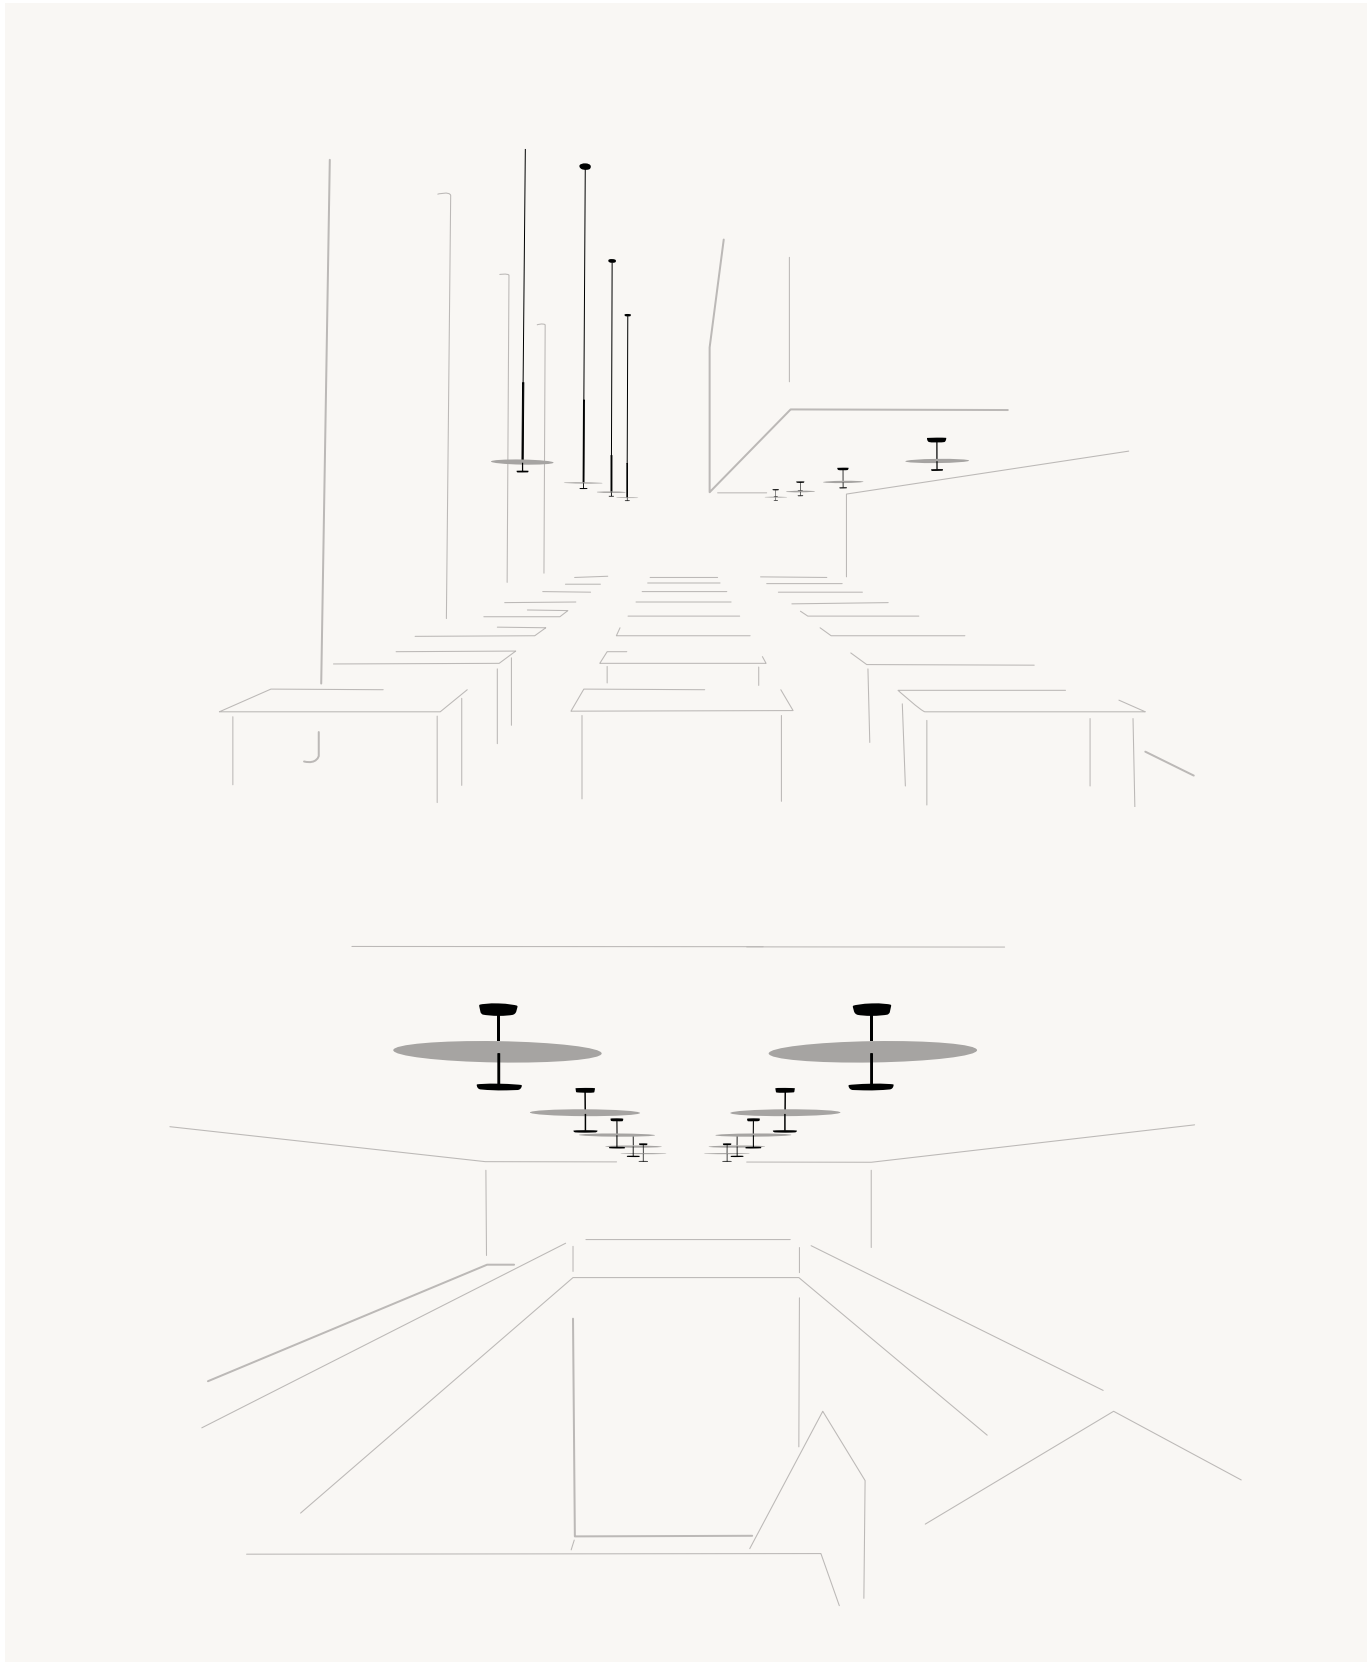

LED 2700 K. CRI>90
Dimming: Push.

Personalization options available
- LED 4000 K
Request more information.

5965

5970

GET THE CATALOGUE AT HOME

The LED-powered collection is composed of flat metal plates positioned at different heights. The plate surfaces reflect light, casting an enveloping, wraparound glow that appears illuminated from within. At once delicate and graphic, the ceiling light seems to float overhead. It comes in small or large sizes with a single or double disc. The single-disc style reflects indirect light up towards the ceiling, while the double disc's smaller, complementary plate captures and reflects light back at the larger disc, creating a pocket of soft, pooled indirect light. A triple-disc version is available for commercial use.