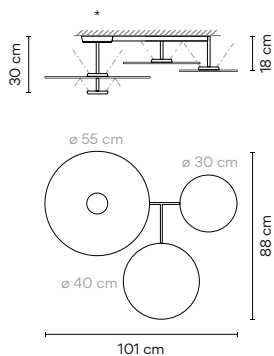

The LED-powered collection is composed of flat metal plates positioned at different heights. The plate surfaces reflect light, casting an enveloping, wraparound glow that appears illuminated from within. At once delicate and graphic, the ceiling light seems to float overhead. It comes in small or large sizes with a single or double disc. The single-disc style reflects indirect light up towards the ceiling, while the double disc's smaller, complementary plate captures and reflects light back at the larger disc, creating a pocket of soft, pooled indirect light. A triple-disc version is available for commercial use.

Ref. 5905, 5922.

10 White (NCS S 0300-N)

71 White, Green L1, Grey L1
(NCS S 0300-N, NCS S 4005-G80Y,
NCS S 1000-N)

Ref. 5910, Ref. 5924.

10 White (NCS S 0300-N)

72 White, Green L1
(NCS S 0300-N, NCS S 4005-G80Y)

73 White, Grey L1
(NCS S 0300-N, NCS S 1000-N)

Ref. 5926, 5915.

10 White (NCS S 0300-N)

Ref. 5920.

10 White (NCS S 0300-N)

13 Grey L1 (NCS S 1000-N)

47 Green L1 (NCS S 4005-G80Y)

Shade: Aliminum.
Diffuser: Polycarbonate.
Structures: Steel.
Canopy: Aluminum.

LED 2700 K. CRI>90
Dimming: DALI, 1-10V, Push.

* Electrical connection point.

Personalization options available

- LED 4000 K

Ref. 5922, 5924.

- Dimming: Casambi

Request more information.

5905