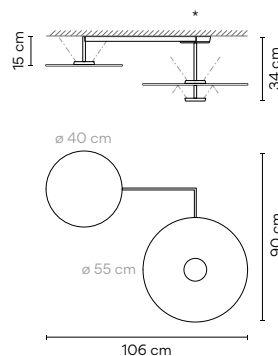

The LED-powered collection is composed of flat metal plates positioned at different heights. The plate surfaces reflect light, casting an enveloping, wraparound glow that appears illuminated from within. At once delicate and graphic, the ceiling light seems to float overhead. It comes in small or large sizes with a single or double disc. The single-disc style reflects indirect light up towards the ceiling, while the double disc's smaller, complementary plate captures and reflects light back at the larger disc, creating a pocket of soft, pooled indirect light. A triple-disc version is available for commercial use.

Ref. 5905, 5922.

10 White (NCS S 0300-N)

71 White, Green L1, Grey L1
(NCS S 0300-N, NCS S 4005-G80Y,
NCS S 1000-N)

Ref. 5910, Ref. 5924.

10 White (NCS S 0300-N)

72 White, Green L1
(NCS S 0300-N, NCS S 4005-G80Y)

73 White, Grey L1
(NCS S 0300-N, NCS S 1000-N)

Ref. 5926, 5915.

10 White (NCS S 0300-N)

Ref. 5920.

10 White (NCS S 0300-N)

13 Grey L1 (NCS S 1000-N)

47 Green L1 (NCS S 4005-G80Y)

Shade: Aliminum.
Diffuser: Polycarbonate.
Structures: Steel.
Canopy: Aluminum.

LED 2700 K. CRI>90
Dimming: DALI, 1-10V, Push.

* Electrical connection point.

Personalization options available

- LED 4000 K

Ref. 5922, 5924.

- Dimming: Casambi

Request more information.

5910