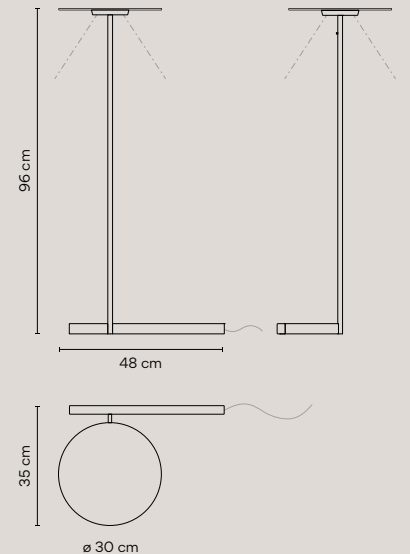

The LED-powered collection features flat metal plates reflecting light off their surface, casting an enveloping, wraparound glow that appears illuminated from within. The floor lamp comes in small and large sizes, with a single or double plate - either a compact disc or a shelf-like plate that doubles as furniture. When deployed in pairs, the smaller, complementary disc captures and reflects light back at the larger plate, creating pockets of soft, pooled indirect light that illuminate both the space and the surface itself.

Ref. 5945, 5957.

- 13 Grey L1 (NCS S 1000-N)
- 47 Green L1 (NCS S 4005-G80Y)

Ref. 5950.

- 10 White (NCS S 0300-N)

Ref. 5955.

- 11 Black (NCS S 8500-N)
- 37 Terra Red (NCS S 4040-Y70R)
- 47 Green L1 (NCS S 4005-G80Y)

Shade: Aluminum.
Diffuser: Polycarbonate.
Structures: Steel.

LED 2700 K. CRI>90
Dimming: Push.

Ref. 5945
One general on/off and dimming switch for both discs.

Personalization options available
- LED 4000 K
Request more information.

5957