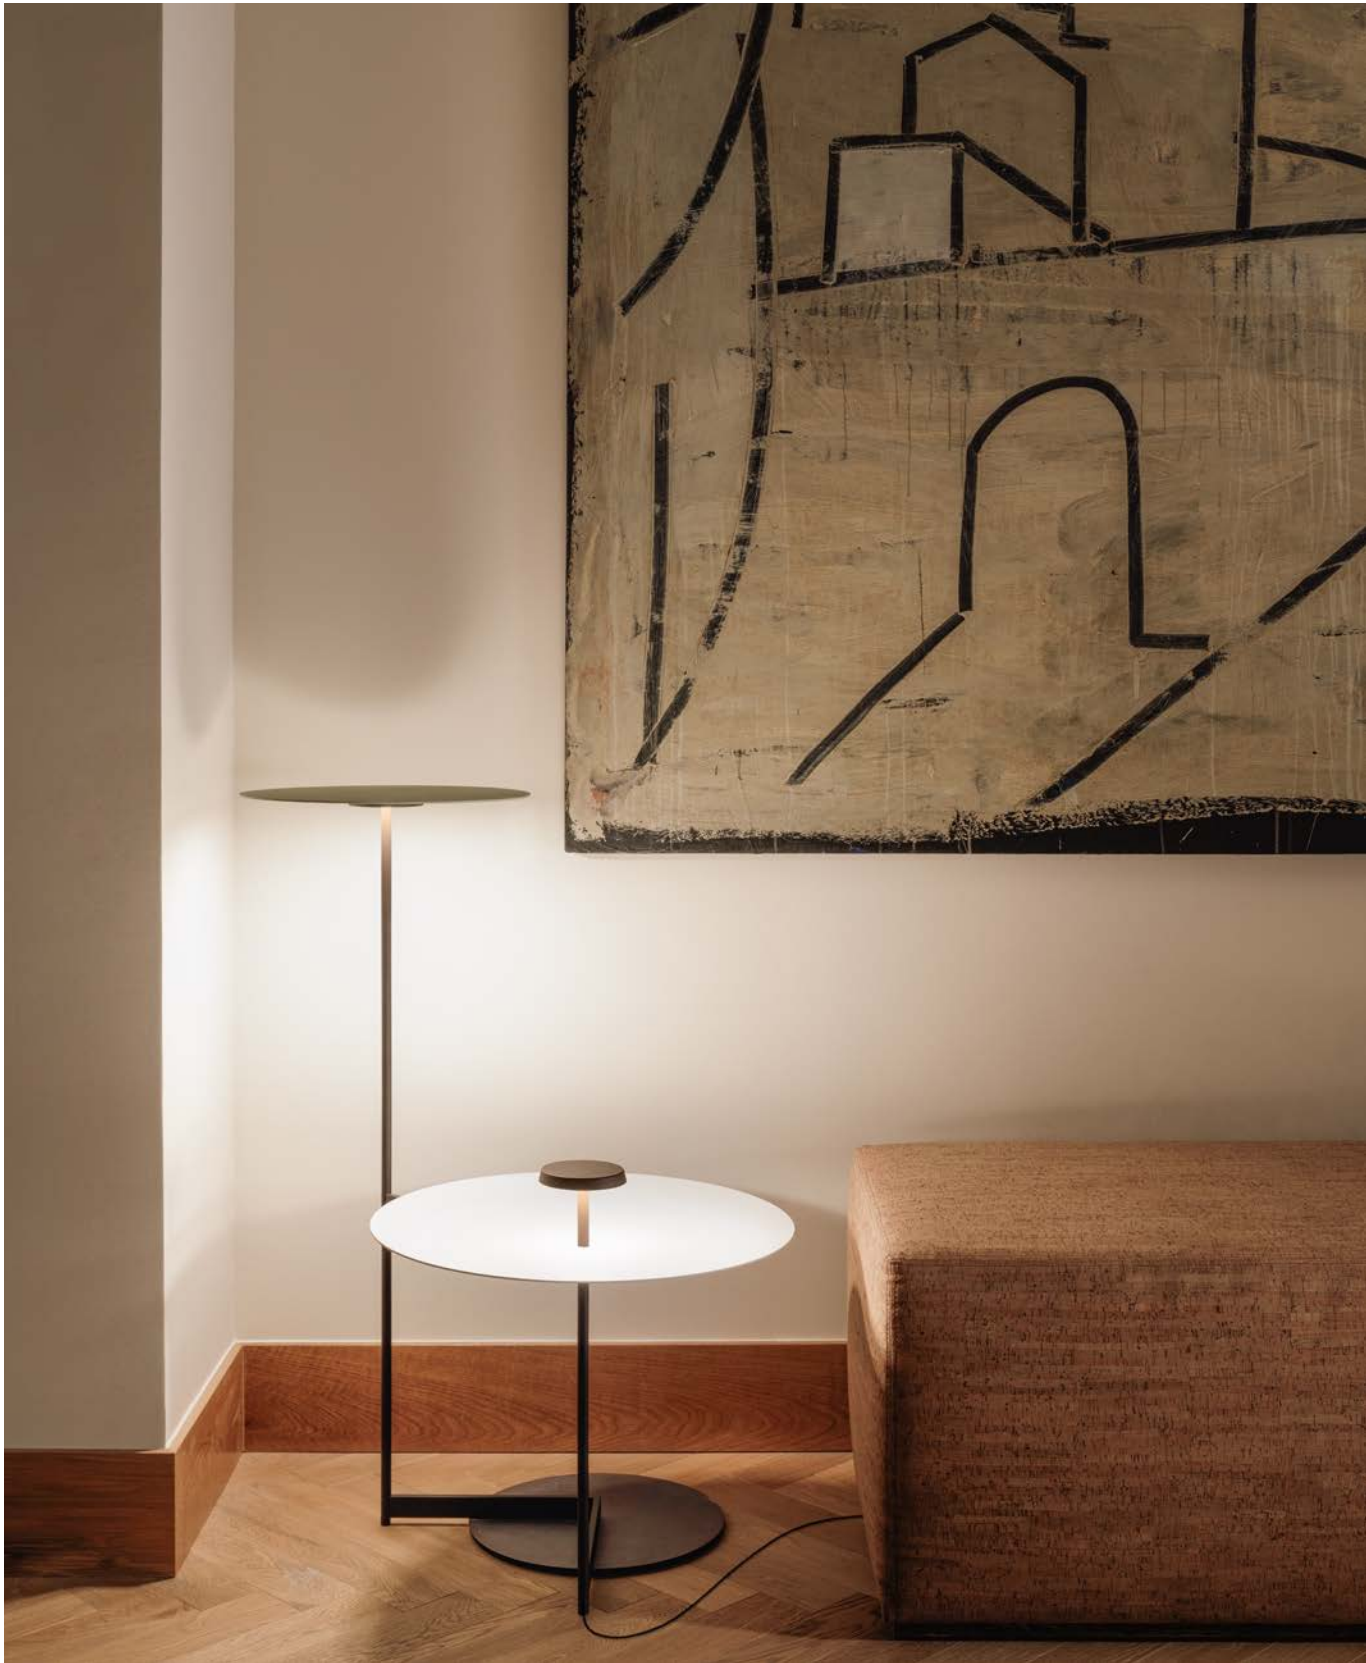

GET THE CATALOGUE AT HOME

Ref. 5945
One general on/off and dimming
switch for both discs.

FLOOR

15

GET THE CATALOGUE AT HOME

The LED-powered collection features flat metal plates reflecting light off their surface, casting an enveloping, wraparound glow that appears illuminated from within. The floor lamp comes in small and large sizes, with a single or double plate - either a compact disc or a shelf-like plate that doubles as furniture. When deployed in pairs, the smaller, complementary disc captures and reflects light back at the larger plate, creating pockets of soft, pooled indirect light that illuminate both the space and the surface itself.