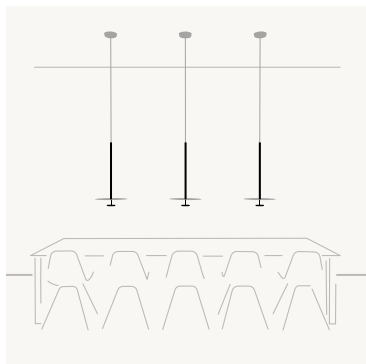

5955

5957

FLAT

GET THE CATALOGUE AT HOME

5935 with remote driver - trimless

The collection features flat metal plates positioned at different heights. They reflect light from their surface, casting an enveloping, wraparound glow that appears illuminated from within. Suspended by a cable from the ceiling, the pendants are at once delicate and graphic, seeming to float overhead. A large, commercial size pendant with an arm to adjust the height is also available. The small disc reflects light back at the larger disc, creating a pocket of soft, pooled indirect light.