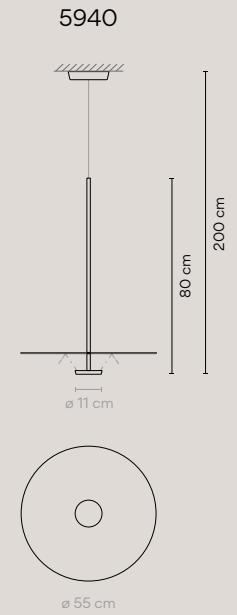

The collection features flat metal plates positioned at different heights. They reflect light from their surface, casting an enveloping, wraparound glow that appears illuminated from within. Suspended by a cable from the ceiling, the pendants are at once delicate and graphic, seeming to float overhead. A large, commercial size pendant with an arm to adjust the height is also available. The small disc reflects light back at the larger disc, creating a pocket of soft, pooled indirect light.

- 13 Grey L1 (NCS S 1000-N)
- 37 Terra Red (NCS S 4040-Y70R)
- 47 Green L1 (NCS S 4005-G80Y)

Shade: Aliminum.
Diffuser: Polycarbonate.
Structures: Steel.
Canopy: Aluminum.

LED 2700 K. CRI>90
Dimming: DALI, 1-10V, Push.

Personalization options available
- LED 4000 K
- Extra cable length
Ref. 5930.
- Dimming: Casambi
Request more information.

Upper side of the disc available in:
Grey L1, Terra Red y Green L1.