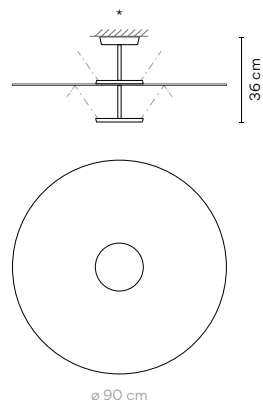

The LED-powered collection is composed of flat metal plates positioned at different heights. The plate surfaces reflect light, casting an enveloping, wraparound glow that appears illuminated from within. At once delicate and graphic, the ceiling light seems to float overhead. It comes in small or large sizes with a single or double disc. The single-disc style reflects indirect light up towards the ceiling, while the double disc's smaller, complementary plate captures and reflects light back at the larger disc, creating a pocket of soft, pooled indirect light. A triple-disc version is available for commercial use.

Ref. 5905, 5922.

10 White (NCS S 0300-N)

71 White, Green L1, Grey L1
(NCS S 0300-N, NCS S 4005-G80Y,
NCS S 1000-N)

Ref. 5910, Ref. 5924.

10 White (NCS S 0300-N)

72 White, Green L1
(NCS S 0300-N, NCS S 4005-G80Y)

73 White, Grey L1
(NCS S 0300-N, NCS S 1000-N)

Ref. 5926, 5915.

10 White (NCS S 0300-N)

Ref. 5920.

10 White (NCS S 0300-N)

13 Grey L1 (NCS S 1000-N)

47 Green L1 (NCS S 4005-G80Y)

Shade: Aliminum.
Diffuser: Polycarbonate.
Structures: Steel.
Canopy: Aluminum.

LED 2700 K. CRI>90
Dimming: DALI, 1-10V, Push.

* Electrical connection point.

Personalization options available

- LED 4000 K

Ref. 5922, 5924.

- Dimming: Casambi

Request more information.

5926