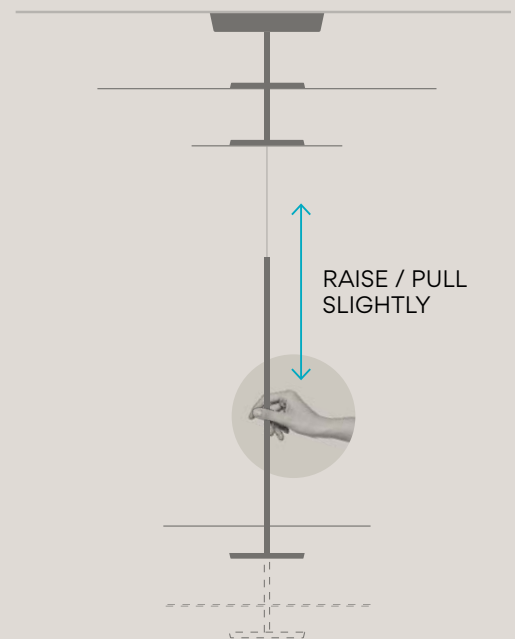

The collection features flat metal plates positioned at different heights. They reflect light from their surface, casting an enveloping, wraparound glow that appears illuminated from within. Suspended by a cable from the ceiling, the pendants are at once delicate and graphic, seeming to float overhead. A large, commercial size pendant with an arm to adjust the height is also available. The small disc reflects light back at the larger disc, creating a pocket of soft, pooled indirect light.

- 13 Grey L1 (NCS S 1000-N)
- 37 Terra Red (NCS S 4040-Y70R)
- 47 Green L1 (NCS S 4005-G80Y)

Shade: Aliminum.
Diffuser: Polycarbonate.
Structures: Steel.
Canopy: Aluminum.

LED 2700 K. CRI>90
Dimming: DALI, 1-10V, Push.

Personalization options available
- LED 4000 K
- Extra cable length
Ref. 5930.
- Dimming: Casambi
Request more information.

Upper side of the disc available in:
Grey L1, Terra Red y Green L1.