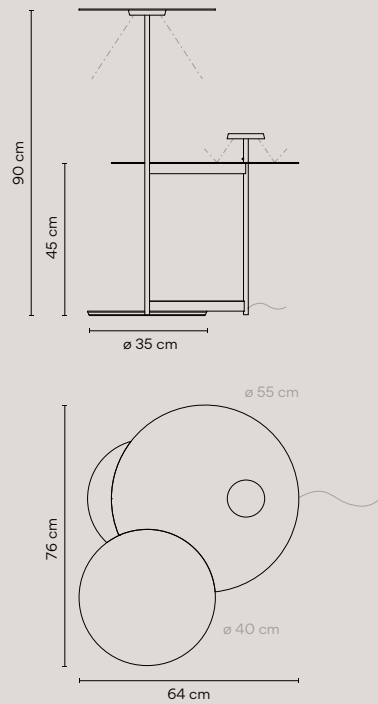

The LED-powered collection features flat metal plates reflecting light off their surface, casting an enveloping, wraparound glow that appears illuminated from within. The floor lamp comes in small and large sizes, with a single or double plate - either a compact disc or a shelf-like plate that doubles as furniture. When deployed in pairs, the smaller, complementary disc captures and reflects light back at the larger plate, creating pockets of soft, pooled indirect light that illuminate both the space and the surface itself.

Ref. 5945, 5957.

- 13 Grey L1 (NCS S 1000-N)
- 47 Green L1 (NCS S 4005-G80Y)

Ref. 5950.

- 10 White (NCS S 0300-N)

Ref. 5955.

- 11 Black (NCS S 8500-N)
- 37 Terra Red (NCS S 4040-Y70R)
- 47 Green L1 (NCS S 4005-G80Y)

Shade: Aluminum.
Diffuser: Polycarbonate.
Structures: Steel.

LED 2700 K. CRI>90
Dimming: Push.

Ref. 5945
One general on/off and dimming switch for both discs.

5945