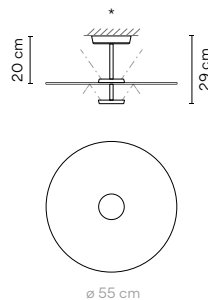

The LED-powered collection is composed of flat metal plates positioned at different heights. The plate surfaces reflect light, casting an enveloping, wraparound glow that appears illuminated from within. At once delicate and graphic, the ceiling light seems to float overhead. It comes in small or large sizes with a single or double disc. The single-disc style reflects indirect light up towards the ceiling, while the double disc's smaller, complementary plate captures and reflects light back at the larger disc, creating a pocket of soft, pooled indirect light. A triple-disc version is available for commercial use.

Ref. 5905, 5922.

10 White (NCS S 0300-N)

71 White, Green L1, Grey L1
(NCS S 0300-N, NCS S 4005-G80Y,
NCS S 1000-N)

Ref. 5910, Ref. 5924.

10 White (NCS S 0300-N)

72 White, Green L1
(NCS S 0300-N, NCS S 4005-G80Y)

73 White, Grey L1
(NCS S 0300-N, NCS S 1000-N)

Ref. 5926, 5915.

10 White (NCS S 0300-N)

Ref. 5920.

10 White (NCS S 0300-N)

13 Grey L1 (NCS S 1000-N)

47 Green L1 (NCS S 4005-G80Y)

Shade: Aliminum.
Diffuser: Polycarbonate.
Structures: Steel.
Canopy: Aluminum.

LED 2700 K. CRI>90
Dimming: DALI, 1-10V, Push.

* Electrical connection point.

Personalization options available

- LED 4000 K

Ref. 5922, 5924.

- Dimming: Casambi

Request more information.

5915